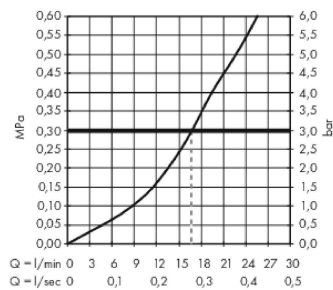

Metropol
Single lever shower mixer for exposed installation with lever handle
Surfaces: **Brushed Black Chrome**   Article Number: **32560340**

Flowchart