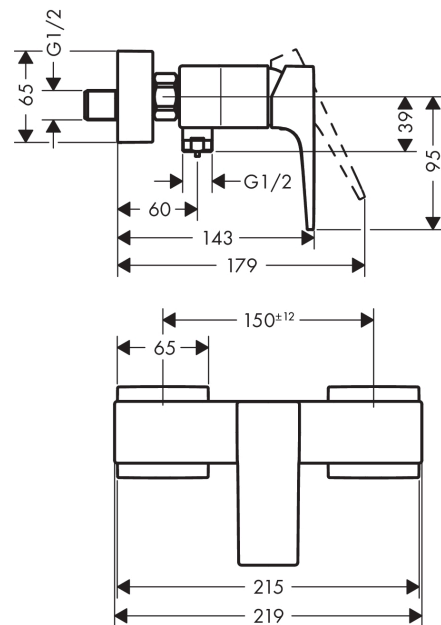

Metropol

Single lever shower mixer for exposed installation with lever handle

Surfaces: **Brushed Black Chrome** Article Number: **32560340**

Description

product features

- 1 function
- connection type: s-shaped connections
- centre distance: 150 ± 12 mm
- maximum flow rate at 3 bar: 16 l/min
- flow rate of hand shower at 3 bar: 16 l/min
- ceramic cartridge
- min. operating pressure: 1 bar
- max. operating pressure: 10 bar
- temperature limitation adjustable
- non-return valve
- with silencer
- hose connection DN15
- connection dimension: DN15

Design awards

Product image

Scale drawing

Metropol
Single lever shower mixer for exposed installation with lever handle
 Surfaces: **Brushed Black Chrome** Article Number: **32560340**

Flowchart

Metropol
Single lever shower mixer for exposed installation with lever handle
 Surfaces: **Brushed Black Chrome** Article Number: **32560340**

Exploded Drawing

Year of production: >07/19

Metropol

Single lever shower mixer for exposed installation with lever handle

Surfaces: **Brushed Black Chrome** Article Number: **32560340**

Spare part list

Year of production: >07/19

Pos.	Description	Article Number	Price	PU
1	handle	93075340	-	1
2	screw cover	96338000	-	1
3	flange	97406340	-	1
4	nut	97209000	-	1
5	O-Ring 32x2	98193000	-	1
6	cartridge, assy	92730000	-	1
7	locking screw for handle	95140000	-	1
8	seal	95008000	-	1
9	Hose Connection	96044340	-	1
10	O-ring 14x2	98129000	-	1
11	set of non return valves DW 15	94074000	-	1
12	set of nuts	96157340	-	1
13	connecting thread	97220000	-	1
14	O-ring 15x2	98163000	-	1
15	filter packing	96922000	-	1
16	escutcheon	93077340	-	1
17	set of S-unions (±12 mm)	94140000	-	1
18	noise reduction	96429000	-	1