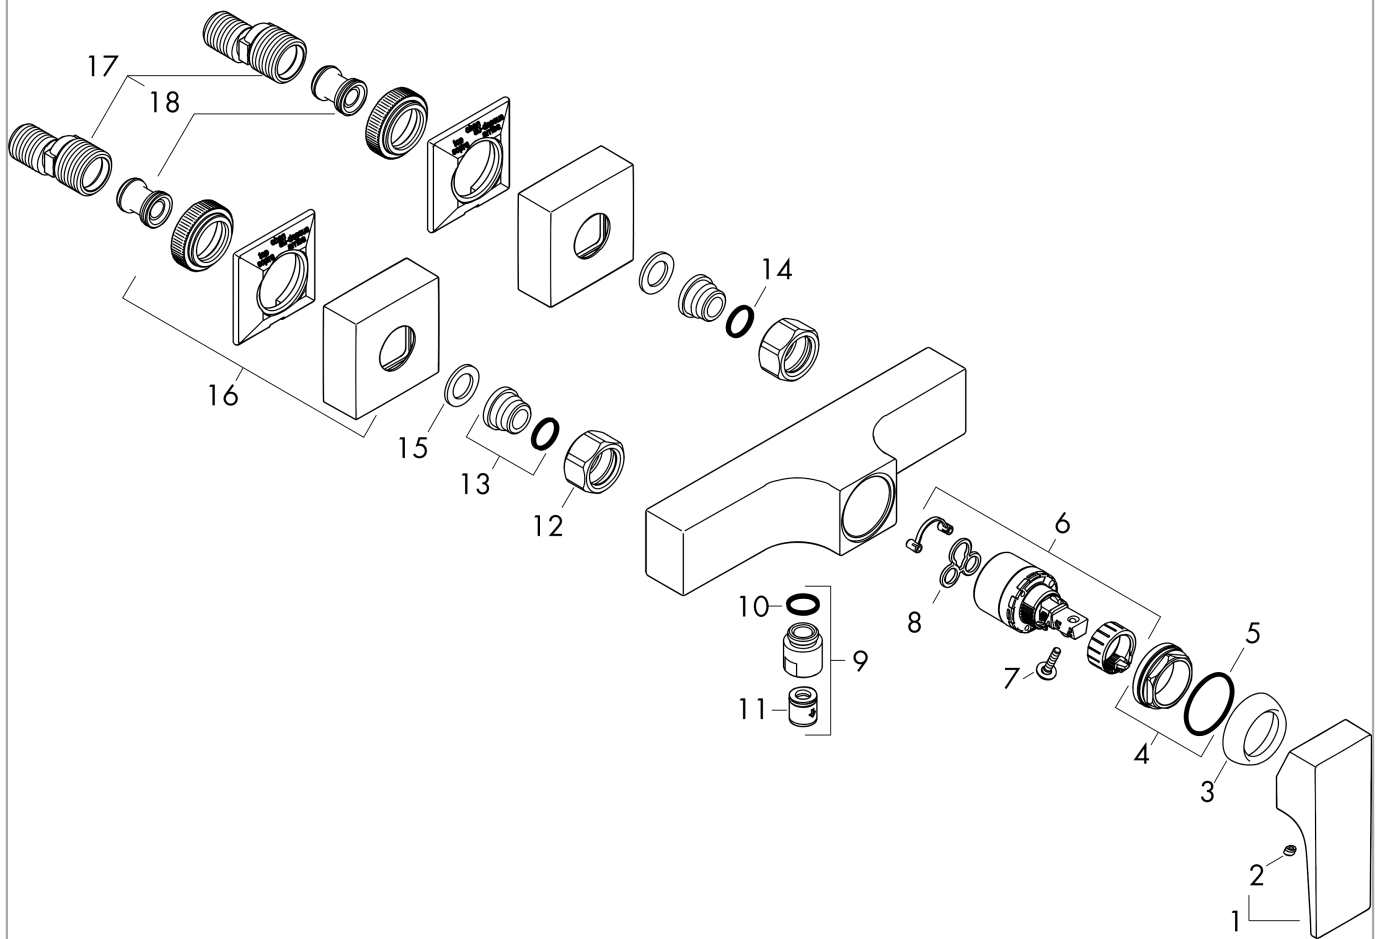

Metropol

Single lever shower mixer for exposed installation with lever handle

Surfaces: **Brushed Black Chrome** Article Number: **32560340**

Description

product features

- 1 function
- connection type: s-shaped connections
- centre distance: 150 ± 12 mm
- maximum flow rate at 3 bar: 16 l/min
- flow rate of hand shower at 3 bar: 16 l/min
- ceramic cartridge
- min. operating pressure: 1 bar
- max. operating pressure: 10 bar
- temperature limitation adjustable
- non-return valve
- with silencer
- hose connection DN15
- connection dimension: DN15

Design awards

Product image

Scale drawing

Metropol
Single lever shower mixer for exposed installation with lever handle
 Surfaces: **Brushed Black Chrome** Article Number: **32560340**

Flowchart

Metropol
Single lever shower mixer for exposed installation with lever handle
 Surfaces: **Brushed Black Chrome** Article Number: **32560340**

Exploded Drawing

Year of production: >07/19

Metropol

Single lever shower mixer for exposed installation with lever handle

Surfaces: **Brushed Black Chrome** Article Number: **32560340**

Spare part list

Year of production: >07/19

Pos.	Description	Article Number	Price	PU
1	handle	93075340	-	1
2	screw cover	96338000	-	1
3	flange	97406340	-	1
4	nut	97209000	-	1
5	O-Ring 32x2	98193000	-	1
6	cartridge, assy	92730000	-	1
7	locking screw for handle	95140000	-	1
8	seal	95008000	-	1
9	Hose Connection	96044340	-	1
10	O-ring 14x2	98129000	-	1
11	set of non return valves DW 15	94074000	-	1
12	set of nuts	96157340	-	1
13	connecting thread	97220000	-	1
14	O-ring 15x2	98163000	-	1
15	filter packing	96922000	-	1
16	escutcheon	93077340	-	1
17	set of S-unions (±12 mm)	94140000	-	1
18	noise reduction	96429000	-	1